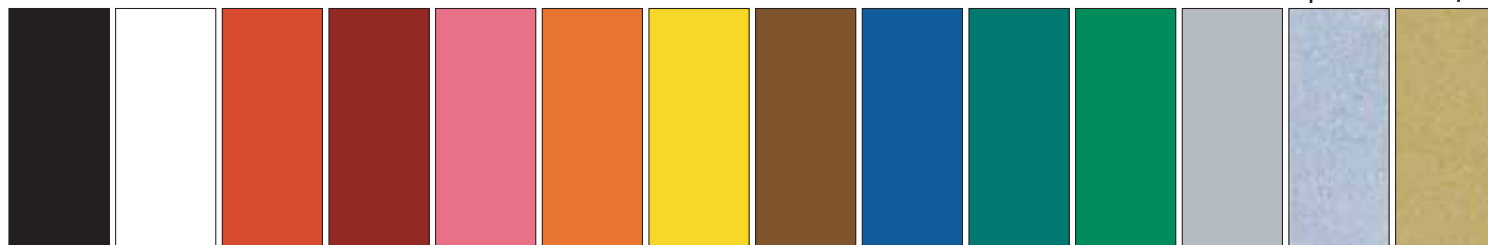

ABCDEFGHIJKLMNOPQRSTUVWXYZ
 abcdefghijklmnopqrstuvwxyz 1234567890

Typewriter

ABCDEFGHIJKLMNOPQRSTUVWXYZ
 abcdefghijklmnopqrstuvwxyz 1234567890

Vinyl Colour Choices

(Colours may appear different due to screen brightness etc.)

┌ Metallic ─┐

Black White Red Maroon Pink Orange Yellow Cocoa Blue Teal Green Grey Silver Gold