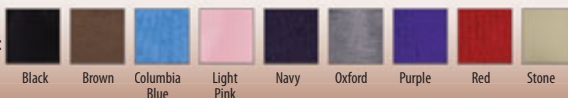

PICK AND CHOOSE ANY COMBINATION OF QUANTITIES, STYLES & COLOURS

C121

Colour Choices available:

C133

Colour Choices available:

C130

Colour Choices available:

\$99

8 hats embroidered

C132

Colour Choices available:

C100

C105

C100
Colours:

C105
Colours:

C140

Colour Choices available:

Includes logo digitizing fee up to 5,000 stitches - add \$1 per additional 1,000 stitches

Prices do not include shipping, tax or any design fees. While supplies last. Prices are subject to change without notice.